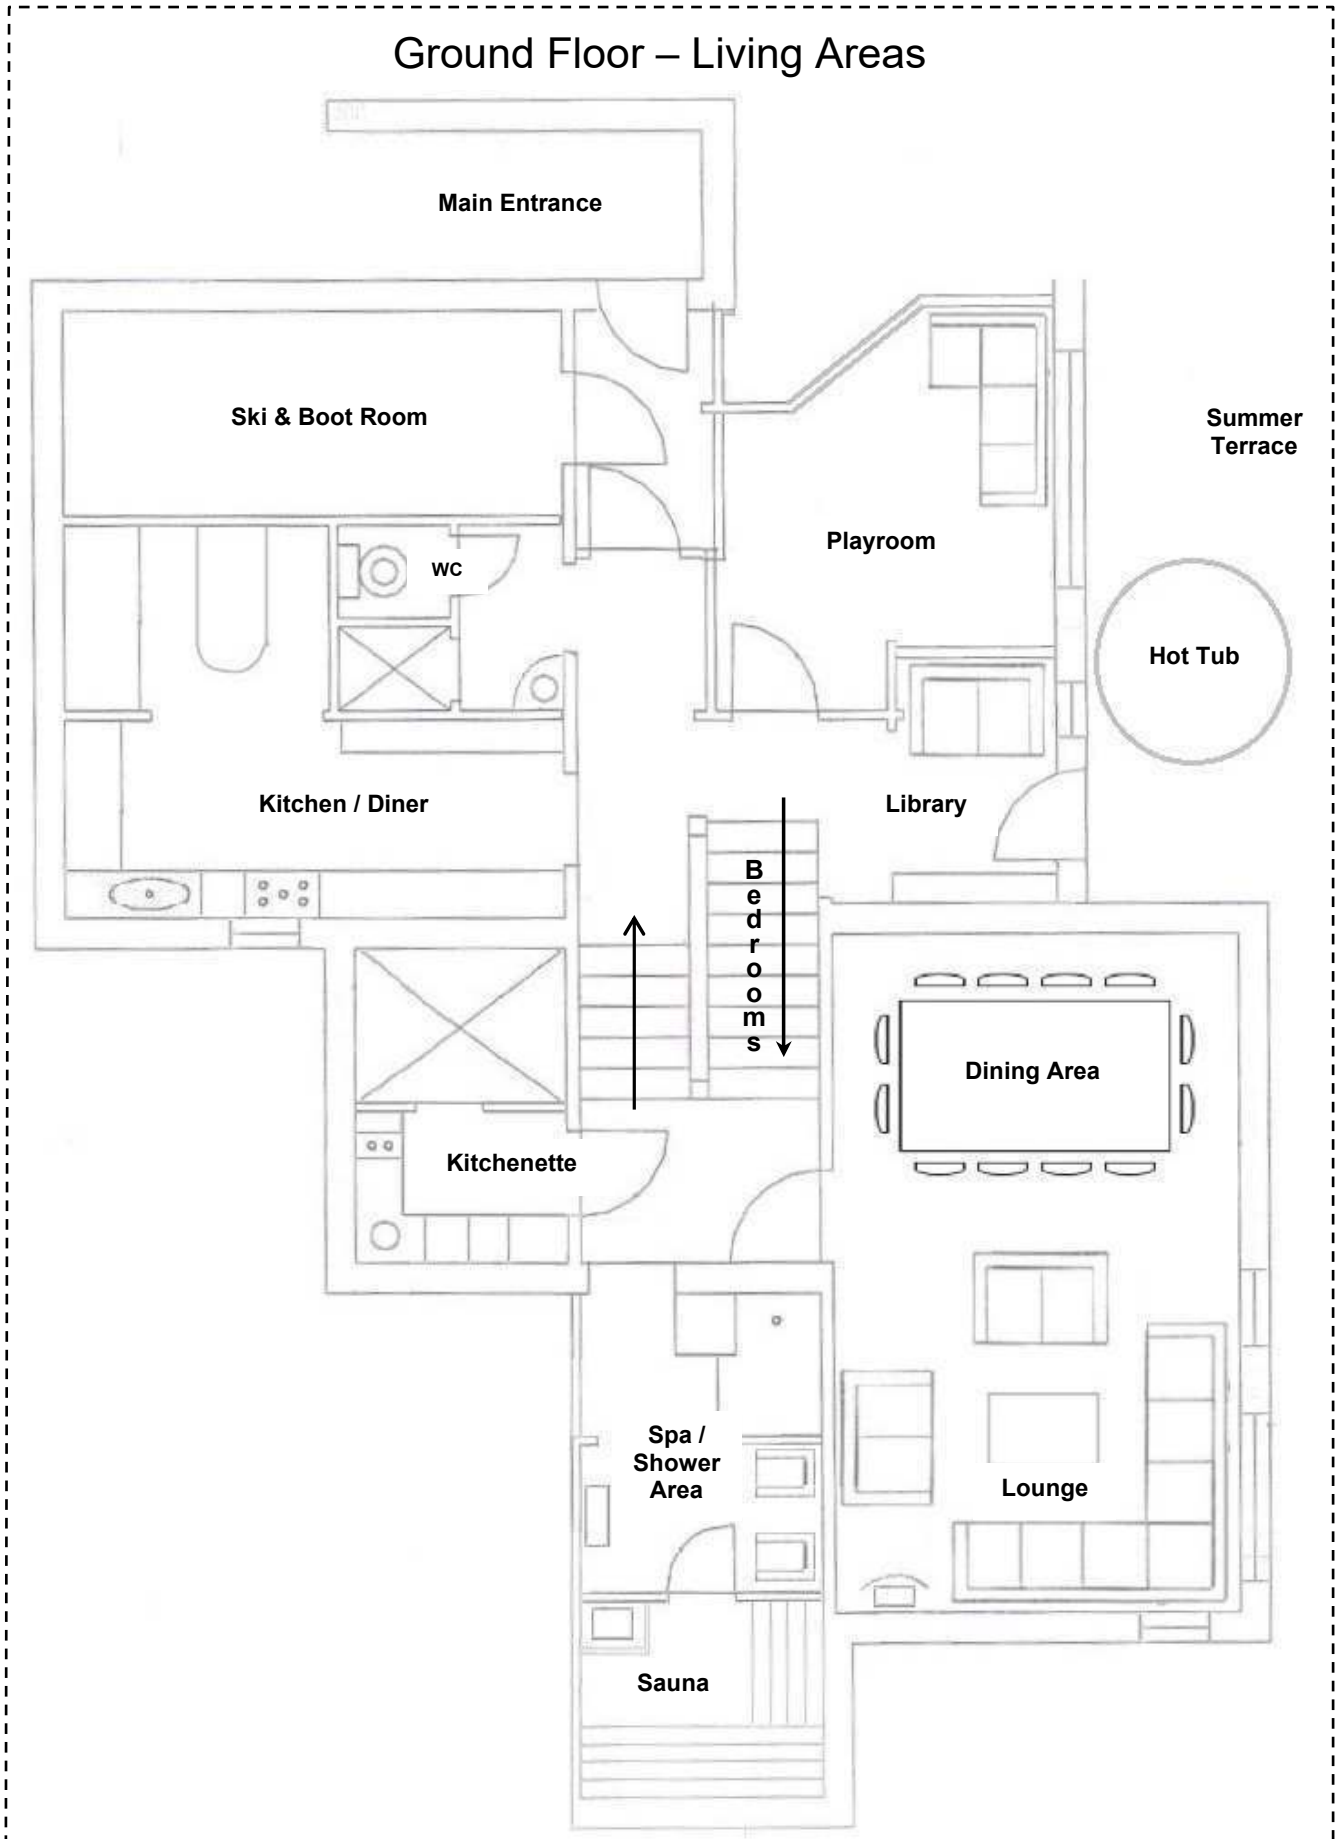

Chalet de la Vanoise

Ground Floor – Living Areas

Chalet de la Vanoise – Level 2

Georgie Suite for 4 to 5 People

Vanoise Suite for 4 People

Chalet de la Vanoise – Level 3

Felix Suite for 4 to 5 People

Bertie Suite for 2 to 4 People

Chalet de la Vanoise – Level 4

Rosuel Suite for 2 to 3 People